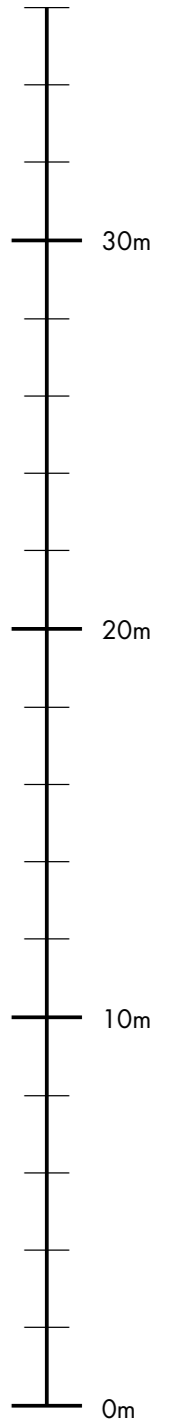

NARVALO

FOR CHARTER

BUILDER

CANTIERE DELLE MARCHE

BUILT

2016

LENGTH

33.4M (109' 7")

BEAM

7.5M (24' 7")

DRAFT

2.4M (7' 10")

GUESTS

12 IN 5 CABINS

CREW

6 CREW

GROSS TONNAGE

298

HULL

STEEL

SPEED

14 KNOTS (MAX)

ENGINES

2 X CAT C18 533KW

GENERAL ARRANGEMENT

SUN DECK

BRIDGE DECK

MAIN DECK

LOWER DECK

KEY

-  Sun Deck
-  Deck
-  Guest Areas
-  Master Cabin
-  Guest Cabins
-  Crew Areas

NARVALO