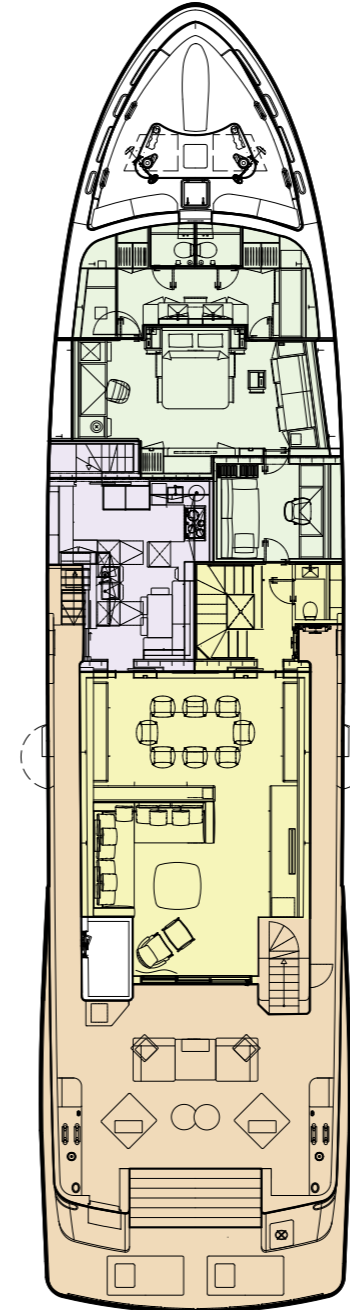

BEAM

7.5M (24' 7")

DRAFT

2.4M (7' 10")

GUESTS

12 IN 5 CABINS

CREW

6 CREW

GROSS TONNAGE

298

HULL

STEEL

SPEED

14 KNOTS (MAX)

ENGINES

2 X CAT C18 533KW

GENERAL ARRANGEMENT

SUN DECK

BRIDGE DECK

MAIN DECK

LOWER DECK

KEY

-  Sun Deck
-  Deck
-  Guest Areas
-  Master Cabin
-  Guest Cabins
-  Crew Areas

NARVALO