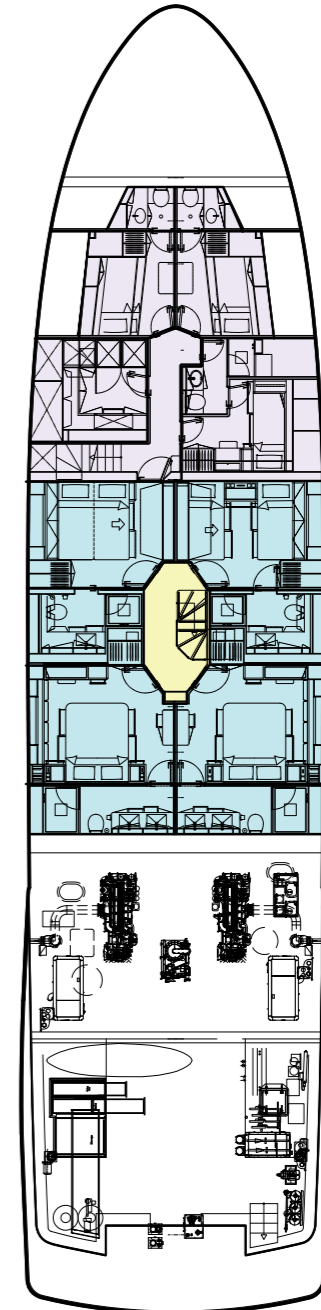

NARVALO

FOR CHARTER

BUILDER

CANTIERE DELLE MARCHE

BUILT

2016

LENGTH

33.4M (109' 7")

BEAM

7.5M (24' 7")

DRAFT

2.4M (7' 10")

GUESTS

12 IN 5 CABINS

CREW

6 CREW

GROSS TONNAGE

298

HULL

STEEL

SPEED

14 KNOTS (MAX)

ENGINES

2 X CAT C18 533KW

GENERAL ARRANGEMENT

SUN DECK

BRIDGE DECK

MAIN DECK

LOWER DECK

KEY

-  Sun Deck
-  Deck
-  Guest Areas
-  Master Cabin
-  Guest Cabins
-  Crew Areas

NARVALO