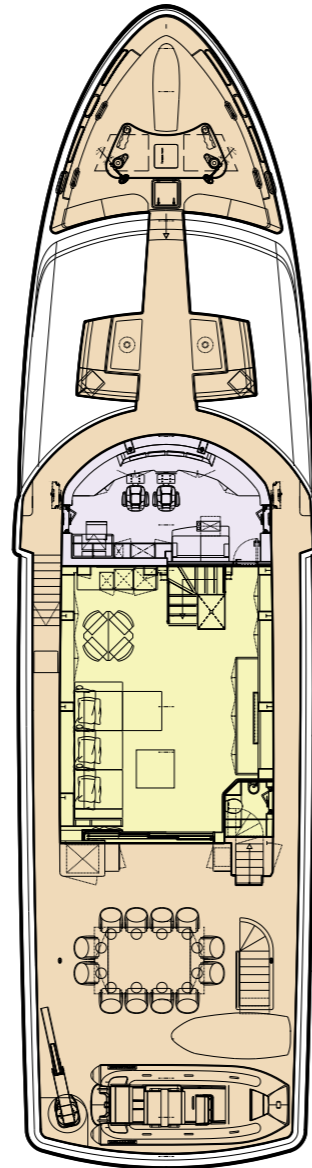

NARVALO

FOR CHARTER

BUILDER

CANTIERE DELLE MARCHE

BUILT

2016

LENGTH

33.4M (109' 7")

BEAM

7.5M (24' 7")

DRAFT

2.4M (7' 10")

GUESTS

12 IN 5 CABINS

CREW

6 CREW

GROSS TONNAGE

298

HULL

STEEL

SPEED

14 KNOTS (MAX)

ENGINES

2 X CAT C18 533KW

GENERAL ARRANGEMENT

SUN DECK

BRIDGE DECK

MAIN DECK

LOWER DECK

KEY

-  Sun Deck
-  Deck
-  Guest Areas
-  Master Cabin
-  Guest Cabins
-  Crew Areas

NARVALO